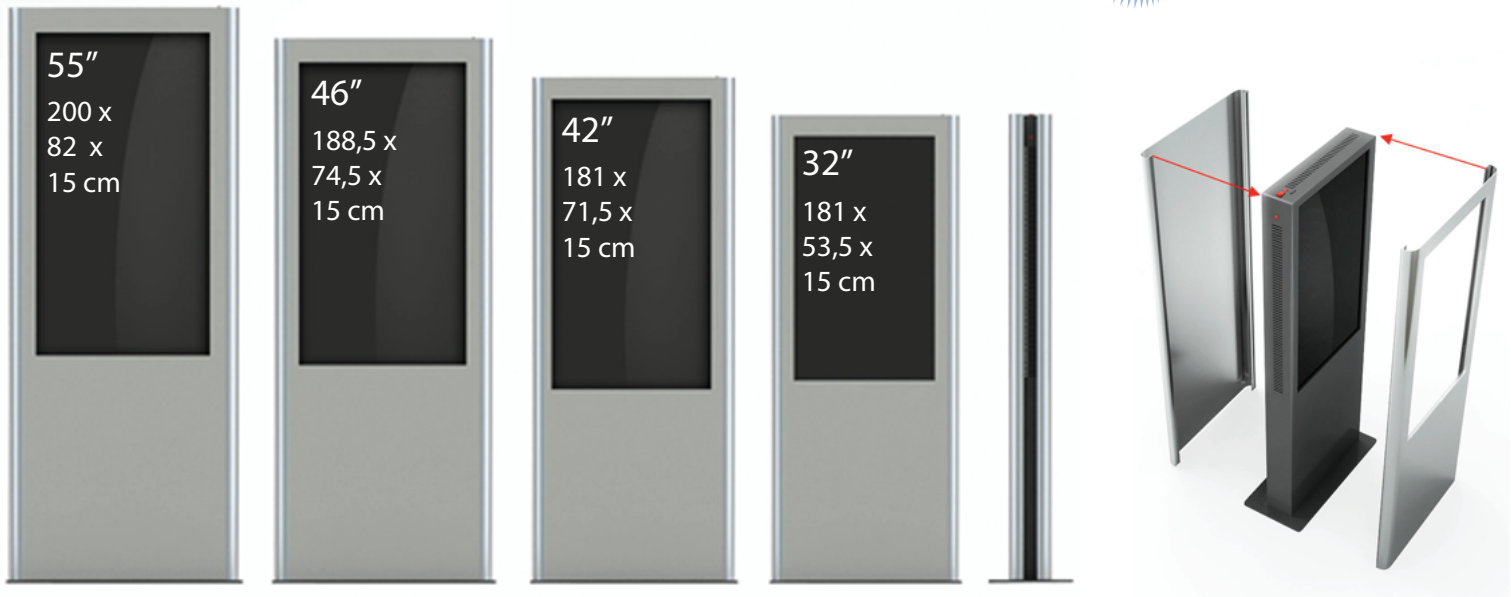

TOTEM Interattivi

Hardware

CPU	Processore Intel® Core™ i5/i7
RAM	4/8/16/32 GB
Internal Storage	64/128/256 GB SSD
Video Output	3 Digital Output (HDMI)
TouchScreen	IR Multitouch 2/6/12/32/64

Screen

Diagonal size	32" (72 cm x 40 cm) 42" (93 cm x 52 cm) 46" (102 cm x 58 cm) 55" (122cm x 69 cm)
Resolution	1920 x 1080 (Full HD)
Technology Type	LED 400/700/1500 CCD (candele)